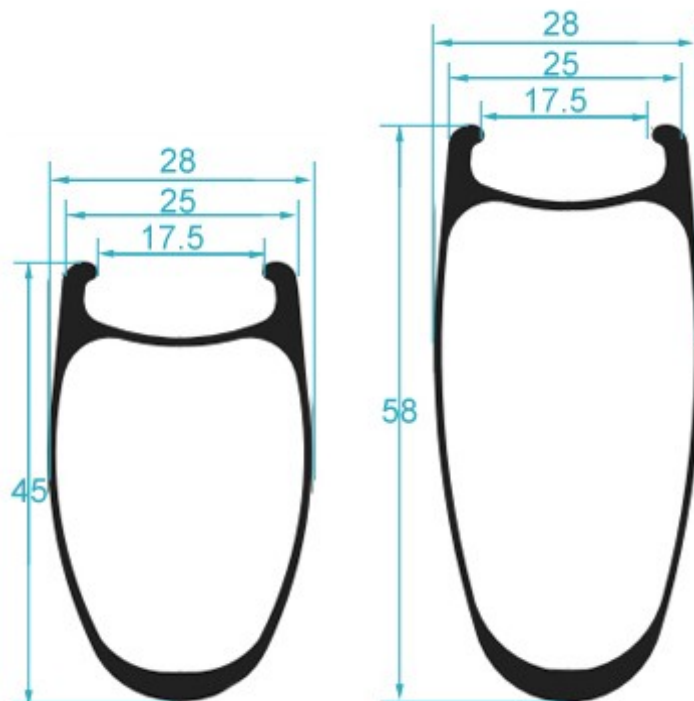

## CarboTim Wide Dimple Rims Clincher

Model	Profile	Outer width	Inner width	Weight (g)	Drill	Max tire pressure	Max rider weight
WD4C	45mm	25mm	17,5mm	480±20	20-24H	8,5 Bar	120kg
WD5C	58mm	25mm	17,5mm	545±20	20-24H	8,5 Bar	120kg